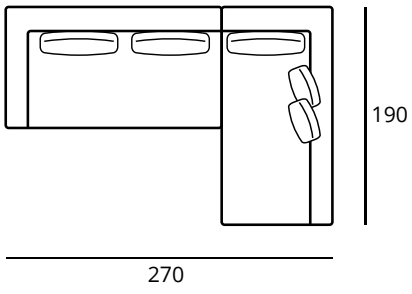

Small Right